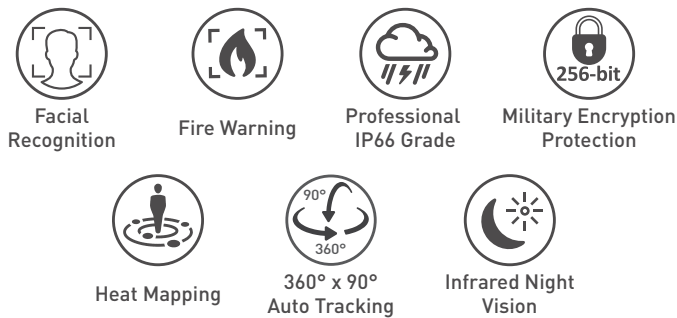

## Biometric Auto Tracking Outdoor Light Bulb Security Camera